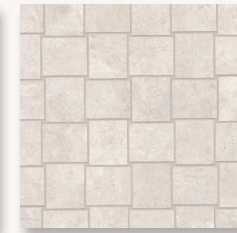

In Stock/Quick Ship

SIZES

COLORS

Ivory

Ivory Stripe

Ivory Chevron Braid Mosaic

Ivory Intreccio Mosaic

Ivory Halo Mosaic

Perle

Perle Stripe

Perle Chevron Braid Mosaic

Perle Intreccio Mosaic

Perle Halo Mosaic

White

White Stripe

White Chevron Braid Mosaic

White Intreccio Mosaic

White Halo Mosaic

PACKING INFORMATION

Size	Finish	Thickness	SF per Box	SF per Pallet	Pieces per Box
2"x12"	Polished	9 mm	N/A	N/A	20
12"x24"	Matte & Polished	9 mm	13.56253	542.5011	7
24"x24"	Matte & Polished	9 mm	11.62502	465.0009	3
24"x48"	Matte & Polished	9 mm	15.50003	542.5011	2
Chevron Braid Mosaic	Polished	9 mm	N/A	N/A	N/A
Halo Mosaic	Matte & Polished	9 mm	N/A	N/A	N/A
Intreccio Mosaic	Matte	9 mm	N/A	N/A	N/A