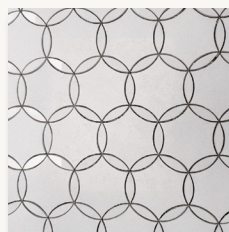

In Stock/Quick Ship

SIZES

COLORS

Ivory

Ivory Stripe

Ivory Chevron Braid Mosaic

Ivory Intreccio Mosaic

Ivory Halo Mosaic

Perle

Perle Stripe

Perle Chevron Braid Mosaic

Perle Intreccio Mosaic

Perle Halo Mosaic

White

White Stripe

White Chevron Braid Mosaic

White Intreccio Mosaic

White Halo Mosaic

PACKING INFORMATION

Size	Finish	Thickness	SF per Box	SF per Pallet	Pieces per Box
2"x12"	Polished	9 mm	N/A	N/A	20
12"x24"	Matte & Polished	9 mm	13.56253	542.5011	7
24"x24"	Matte & Polished	9 mm	11.62502	465.0009	3
24"x48"	Matte & Polished	9 mm	15.50003	542.5011	2
Chevron Braid Mosaic	Polished	9 mm	N/A	N/A	N/A
Halo Mosaic	Matte & Polished	9 mm	N/A	N/A	N/A
Intreccio Mosaic	Matte	9 mm	N/A	N/A	N/A