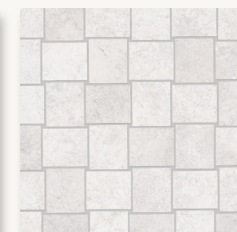

In Stock/Quick Ship

SIZES

COLORS

Ivory

Ivory Stripe

Ivory Chevron Braid Mosaic

Ivory Intreccio Mosaic

Ivory Halo Mosaic

Perle

Perle Stripe

Perle Chevron Braid Mosaic

Perle Intreccio Mosaic

Perle Halo Mosaic

White

White Stripe

White Chevron Braid Mosaic

White Intreccio Mosaic

White Halo Mosaic

PACKING INFORMATION

Size	Finish	Thickness	SF per Box	SF per Pallet	Pieces per Box
2"x12"	Polished	9 mm	N/A	N/A	20
12"x24"	Matte & Polished	9 mm	13.56253	542.5011	7
24"x24"	Matte & Polished	9 mm	11.62502	465.0009	3
24"x48"	Matte & Polished	9 mm	15.50003	542.5011	2
Chevron Braid Mosaic	Polished	9 mm	N/A	N/A	N/A
Halo Mosaic	Matte & Polished	9 mm	N/A	N/A	N/A
Intreccio Mosaic	Matte	9 mm	N/A	N/A	N/A