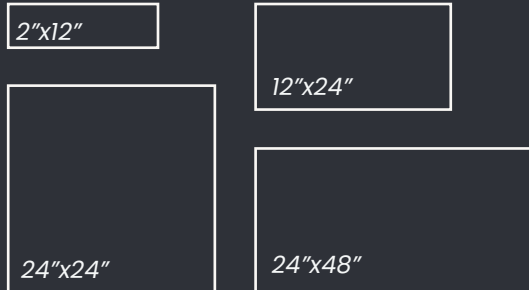

AERIS

PORCELAIN TILE

TECHNICAL DATA

Thickness	9 mm
Application	Interior/Exterior
Frost Resistance	Yes
Rectified	Yes
Slip Resistance	R10
Rectified	Yes
DCOF	>0.50
Water Absorption	≤0.2%
Shade Variation	V2

LEAD TIME

In Stock/Quick Ship

SIZES

COLORS

Ivory

Ivory Stripe

Ivory Chevron Braid Mosaic

Ivory Intreccio Mosaic

Ivory Halo Mosaic