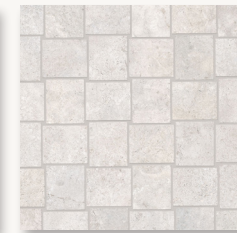

In Stock/Quick Ship

SIZES

COLORS

Ivory

Ivory Stripe

Ivory Chevron Braid Mosaic

Ivory Intreccio Mosaic

Ivory Halo Mosaic

Perle

Perle Stripe

Perle Chevron Braid Mosaic

Perle Intreccio Mosaic

Perle Halo Mosaic

White

White Stripe

White Chevron Braid Mosaic

White Intreccio Mosaic

White Halo Mosaic

PACKING INFORMATION

Size	Finish	Thickness	SF per Box	SF per Pallet	Pieces per Box
2"x12"	Polished	9 mm	N/A	N/A	20
12"x24"	Matte & Polished	9 mm	13.56253	542.5011	7
24"x24"	Matte & Polished	9 mm	11.62502	465.0009	3
24"x48"	Matte & Polished	9 mm	15.50003	542.5011	2
Chevron Braid Mosaic	Polished	9 mm	N/A	N/A	N/A
Halo Mosaic	Matte & Polished	9 mm	N/A	N/A	N/A
Intreccio Mosaic	Matte	9 mm	N/A	N/A	N/A