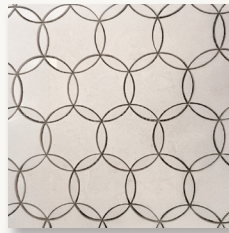

AERIS

PORCELAIN TILE

TECHNICAL DATA

Thickness	9 mm
Application	Interior/Exterior
Frost Resistance	Yes
Rectified	Yes
Slip Resistance	R10
Rectified	Yes
DCOF	>0.50
Water Absorption	≤0.2%
Shade Variation	V2

LEAD TIME

In Stock/Quick Ship

SIZES

COLORS

Ivory

Ivory Stripe

Ivory Chevron Braid Mosaic

Ivory Intreccio Mosaic

Ivory Halo Mosaic

Perle

Perle Stripe

Perle Chevron Braid Mosaic

Perle Intreccio Mosaic

Perle Halo Mosaic

White

White Stripe

White Chevron Braid Mosaic

White Intreccio Mosaic

White Halo Mosaic

PACKING INFORMATION

Size	Finish	Thickness	SF per Box	SF per Pallet	Pieces per Box
2"x12"	Polished	9 mm	N/A	N/A	20
12"x24"	Matte & Polished	9 mm	13.56253	542.5011	7
24"x24"	Matte & Polished	9 mm	11.62502	465.0009	3
24"x48"	Matte & Polished	9 mm	15.50003	542.5011	2
Chevron Braid Mosaic	Polished	9 mm	N/A	N/A	N/A
Halo Mosaic	Matte & Polished	9 mm	N/A	N/A	N/A
Intreccio Mosaic	Matte	9 mm	N/A	N/A	N/A