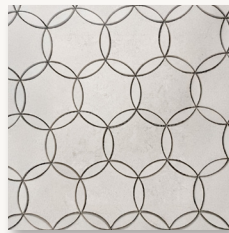

In Stock/Quick Ship

SIZES

COLORS

Ivory

Ivory Stripe

Ivory Chevron Braid Mosaic

Ivory Intreccio Mosaic

Ivory Halo Mosaic

Perle

Perle Stripe

Perle Chevron Braid Mosaic

Perle Intreccio Mosaic

Perle Halo Mosaic

White

White Stripe

White Chevron Braid Mosaic

White Intreccio Mosaic

White Halo Mosaic

PACKING INFORMATION

Size	Finish	Thickness	SF per Box	SF per Pallet	Pieces per Box
2"x12"	Polished	9 mm	N/A	N/A	20
12"x24"	Matte & Polished	9 mm	13.56253	542.5011	7
24"x24"	Matte & Polished	9 mm	11.62502	465.0009	3
24"x48"	Matte & Polished	9 mm	15.50003	542.5011	2
Chevron Braid Mosaic	Polished	9 mm	N/A	N/A	N/A
Halo Mosaic	Matte & Polished	9 mm	N/A	N/A	N/A
Intreccio Mosaic	Matte	9 mm	N/A	N/A	N/A