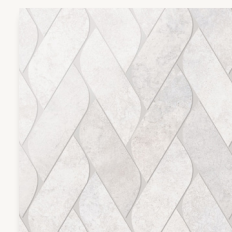

In Stock/Quick Ship

SIZES

COLORS

Ivory

Ivory Stripe

Ivory Chevron Braid Mosaic

Ivory Intreccio Mosaic

Ivory Halo Mosaic

Perle

Perle Stripe

Perle Chevron Braid Mosaic

Perle Intreccio Mosaic

Perle Halo Mosaic

White

White Stripe

White Chevron Braid Mosaic

White Intreccio Mosaic

White Halo Mosaic

PACKING INFORMATION

Size	Finish	Thickness	SF per Box	SF per Pallet	Pieces per Box
2"x12"	Polished	9 mm	N/A	N/A	20
12"x24"	Matte & Polished	9 mm	13.56253	542.5011	7
24"x24"	Matte & Polished	9 mm	11.62502	465.0009	3
24"x48"	Matte & Polished	9 mm	15.50003	542.5011	2
Chevron Braid Mosaic	Polished	9 mm	N/A	N/A	N/A
Halo Mosaic	Matte & Polished	9 mm	N/A	N/A	N/A
Intreccio Mosaic	Matte	9 mm	N/A	N/A	N/A